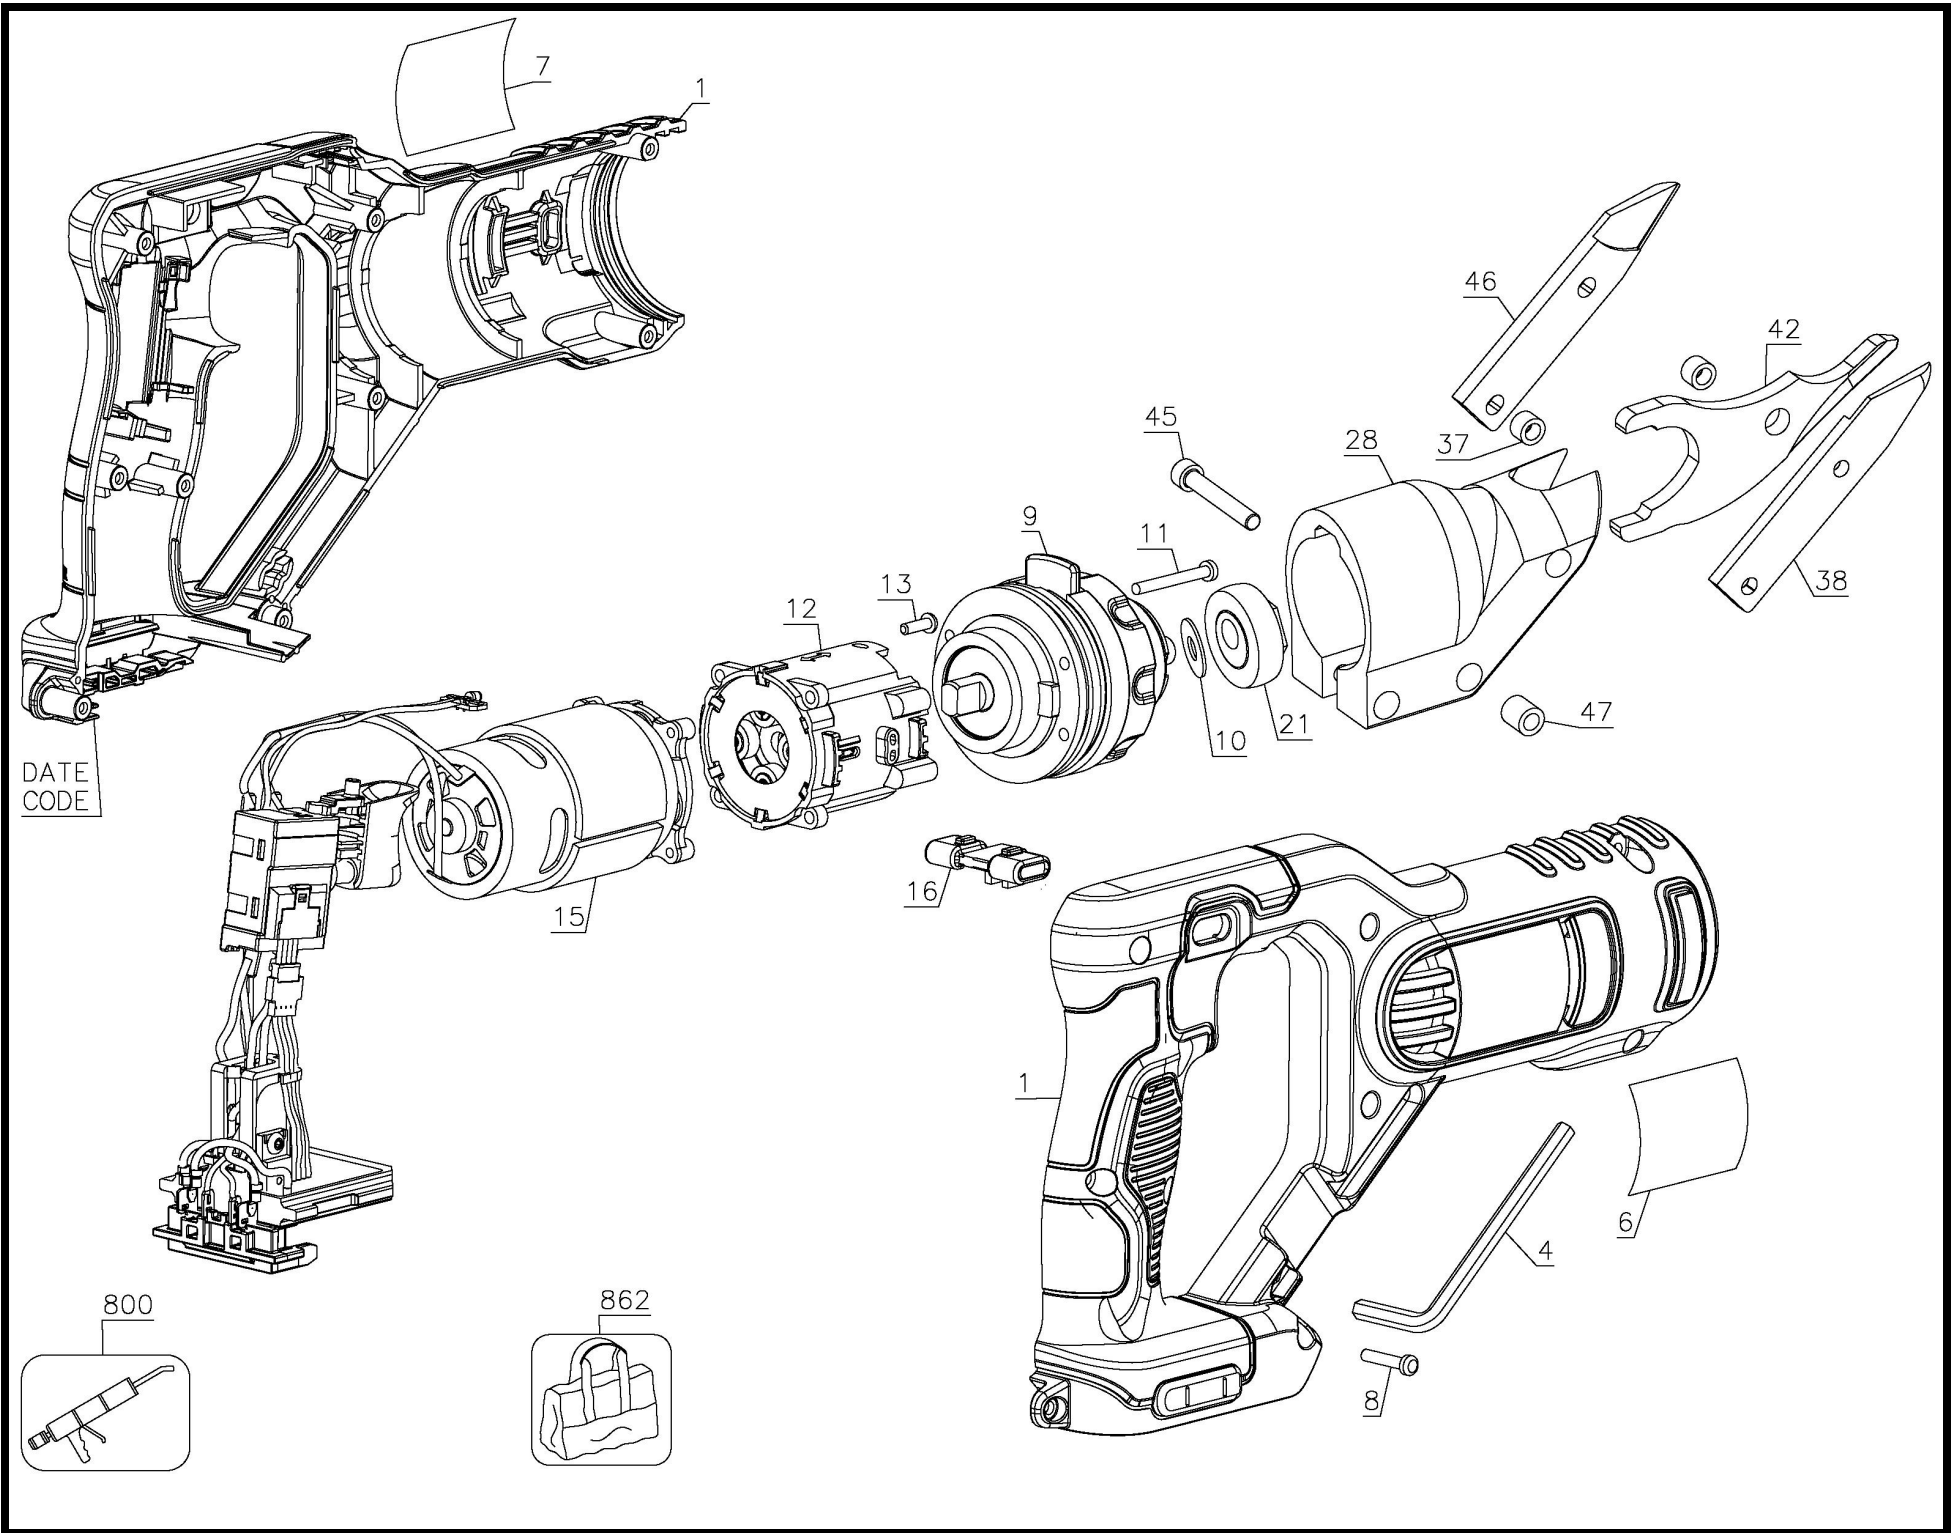

DCS491N 18V XR SWIVEL HEAD SHEAR 1

Parts List DCS491N 18V XR SWIVEL HEAD SHEAR 1

Item	Part Number	Qty	Part Description	General Description	Other Info	Repair Inst	Markets
1	N441906	1	CLAMSHELL SET			Yes	XJ
4	099056-06	1	HEX KEY 4 MM			No	XJ
6	N465386	1	RATING PLATE			No	XJ
7	N472466	1	BRAND LABEL			No	XJ
8	330019-00	9	SCREW	M3x16 T10 PLASTITE		Yes	XJ
9	N479905	1	BEARING HOUSING			No	XJ
10	091975-00	1	WASHER			No	XJ
11	330019-39	4	SCREW			Yes	XJ
12	N479906	1	TRANSMISSION SA			No	XJ
13	098091-10	4	SCREW			Yes	XJ
15	N488427	1	MOTOR & SWITCH SA			No	XJ
16	N427394	1	BUTTON LOCK-OFF			No	XJ
21	448393-01	1	ECCENTRIC			No	XJ
28	91971-00	1	BLADE CARRIER			No	XJ
37	91968-00	2	SPACER			No	XJ
38	91967-00	1	KNIFE			No	XJ
42	91970-00	1	BLADE			Yes	XJ
45	679889-00	3	SCREW			No	XJ
46	91969-00	1	KNIFE			No	XJ
47	5140037-07	3	INSERT			No	XJ
800	583534-00	1	GREASE	50 GRAMS - NYE RHEOL		No	XJ
862	629053-00	1	BAG		Not Supplied	No	XJ